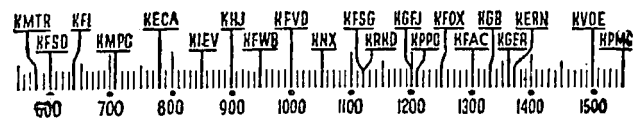

YOUR Radio TODAY

[The information contained in the following schedule is furnished by the stations broadcasting the programs.]

Before 8 a.m.

KMTR—Calif. Theater. 6.
KFI—Melody. 6:45; Music Clock. 7:30; Singing Salesman. 7:30.
KMPC—“Roll Out.” 6: Old Nite Waterman. 6:30.
KECA—Musical Clock. 6:30; News. 7:30; Music. 7:45.
KHJ—Rise, Shine, 6; News. 7; Rise, Shine. 7:15.
KFWB—Stu. Wilson. 8; Sunrise Set made. 7.
KFVD—Spanish. 6; World on Air. 7; Jubilee. 7:15.
KNX—Sunrise Salute. 6; News. 7:30; Music. News. 7:45.
KRKD—Doug Douglas. 6; Doug Douglas. 6:45; News. 7:45.
KGEJ—Concert. 6; Stocks. 7; Ross Harwood. 7:15; Sports. 7:30; Uptown. 7:45.
KFOJ—El Despertador. 5; Health. 7:30; Mildred Van. 7:45.
KFAC—Symphony. 6; Pastor Reynolds. 7; Bill Sharpley. 7:30.
KGER—Farm. 6:45; Purple Mule. 6:30; Aubrey Lee. 7:15.
KVOE—Yacht Patrol. 7; News. 7:45.

8 to 9 a.m.

KMTR—Music. 8:45.
KFI—Johnny Murray. 8; News. 8:15; Against Storm. 8:30; Guiding Light. 8:45.
KMPC—Unity Word. 8:30.
KECA—Financial. 8; Young Dr. Malone. 8:15; Unelasic. 8:30; Rakv Orch. 8:45.
KHJ—Victor Lindlahr. 8; News. Mutual Friend. 8:30; Miranda. 8:45.
KFWB—Church. 8; News. 8:30; Medical. 8:45.
KFVD—Jubilee (cont.)
KNX—Mary Foster. 8; “Mr. Har Goes to Town.” 8:15; Nancy Dix. 8:30; “My Children.” 8:45.
KRKD—Music. 8.
KGEJ—News. Stocks. 8; Quan’s Orel. 8:15; Revue. 8:30.
KFOJ—Headlines. 8; Medical. 8:1; Talk. 8:30; Health. 8:45.
KFAC—News. 8; House McGregor. 8:30; Mildred Lager. 8:45.
KGER—“Soul Patrol.” 8; Mizpah. 8:1; Rev. Bennington. 8:45.
KVOE—Talk. 8; Keep Fit. 8:30; Medical. 8:45.

9 to 10 a.m.

KMTR—Religious. 9; Monitor News. 9:15; Music. 9:30; Nat. Message. 9:45.
KFI—Strings. 9; O’Neills. 9:15; Bridge. 9:30.
KMPC—News. 9; Organ. 9:15; Music Graphs. 9:30; Roadmender. 9:45.
KECA—“May I Come In?” 9; Southern. 9:30; Farm. Home. 9:30.
KHJ—Singer. 9; Sons Pioneers. 9:1; Patty Jean. 9:30; Carters Edm St. 9:45.
KFWB—Ballads. 9; Music. 9:30.
KRKD—Music. 9; U.S. Weather. 9:30; Music. 9:45.
KFVD—Music. 9; News. 9:15; Medical. 9:30; Parade. 9:45.
KNX—Kate Smith. 9; When Girl Marries. 9:15; Romance Helen Tren. 9:30; Gal Sunday. 9:45.
KGEJ—News. Stocks. 9; Swing. 9:1; Young’s Orch. 9:30; Royal Rogue. 9:45.
KFOJ—Rhythm. 9; Talk. 9:15; Music. 9:30.
KFAC—Meditations. 9; Medical. 9:1; Women in News. 9:30; Parents’ Forum. 9:45.
KGER—Bright Corner. 9; March Ahead. 9:15; Show. 9:30; Full Cospe. 9:45.
KVOE—Strings. 9; Sons Pioneers. 9:1; Monitor News. 9:30; Carters Film St. 9:45.

10 to 11 a.m.